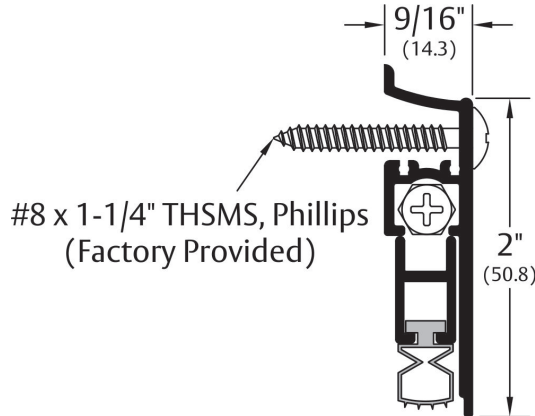

Architectural Door Accessories

ASSA ABLOY
Opening Solutions

Pemko Door Bottoms:
Automatic Door Bottoms

Experience a safer
and more open world

412_PKL

AVAILABLE FINISHES: **B, C, D, G, S**
WIDTH: **9/16" (14.3 mm)**
HEIGHT: **2" (50.8 mm)**