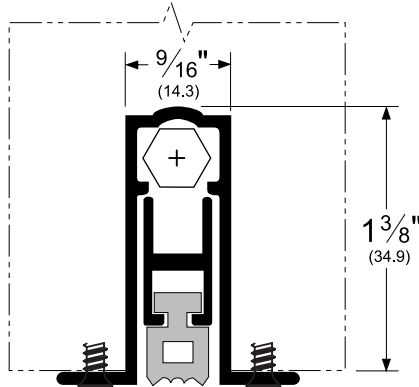

## Pemko Door Bottoms: Automatic Door Bottoms

The global leader in  
door opening solutions

411\_RL

AVAILABLE FINISHES: A  
WIDTH: 9/16" (14.3 mm)  
HEIGHT: 1-3/8" (34.9 mm)

A (Mill Finish Aluminum)

TITLE:
PREPARED FOR:
PREPARED BY:
DATE:
COMMENTS: