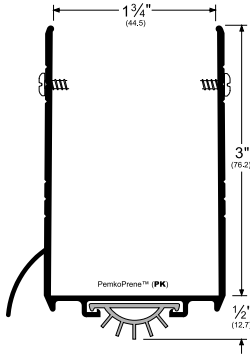

## Pemko Door Bottoms: Door Shoes

The global leader in  
door opening solutions

2211\_PK

Positive pressure with PK seal only.

AVAILABLE FINISHES: A, D, G

WIDTH: 1-3/4" (44.5 mm)

PROFILE HEIGHT 1: 3" (76.2 mm)

TOTAL HEIGHT WITH INSERT: Approx. 3-1/2" (89.0 mm)

A (Mill Finish Aluminum)  
D (Dark Bronze Anodized Aluminum)  
G (Gold Anodized Aluminum)

TITLE:
PREPARED FOR:
PREPARED BY:
DATE:
COMMENTS: