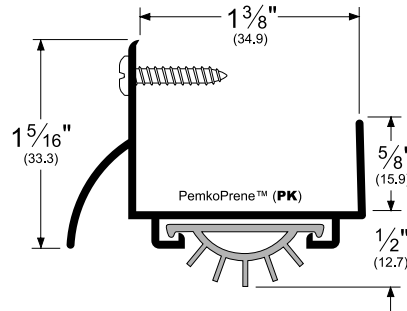

Architectural Door Accessories

ASSA ABLOY

Pemko Door Bottoms: Door Shoes

The global leader in
door opening solutions

215_PK

AVAILABLE FINISHES: A, BDG, D, G, PW, SN

WIDTH: 1-3/8" (34.9 mm)

PROFILE HEIGHT 1: 1-5/16" (33.3 mm) PROFILE HEIGHT 2: 5/8" (15.9 mm)

TOTAL HEIGHT WITH INSERT: Approx. 1-9/16" (39.7 mm)

- A (Mill Finish Aluminum)
- BDG (Bright Dip Gold Anodized Aluminum)
- D (Dark Bronze Anodized Aluminum)
- G (Gold Anodized Aluminum)
- PW (Painted White Aluminum)
- SN (Satin Nickel Anodized Aluminum)