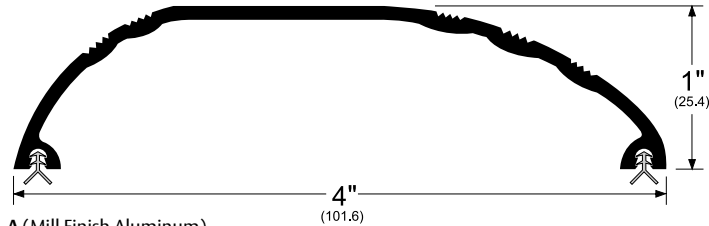

Architectural Door Accessories

ASSA ABLOY

Pemko Residential Thresholds: Residential Saddles

The global leader in
door opening solutions

219_

AVAILABLE FINISHES: **A, BDG, D, G, PW, SN**

WIDTH: **4" (101.6 mm)**

HEIGHT: **1" (25.4 mm)**

A (Mill Finish Aluminum)

BDG (Bright Dip Gold Anodized Aluminum)

D (Dark Bronze Anodized Aluminum)

G (Gold Anodized Aluminum)

SN (Satin Nickel Anodized Aluminum)

PW (Painted White Aluminum)