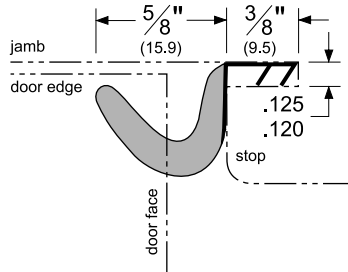

## Pemko Perimeter Gasketing: Foam Kerf-In Weatherstrip

The global leader in  
door opening solutions

Q102\_

AVAILABLE FINISHES: **BL, D, W**  
AVAILABLE LENGTHS: **36", 85", 97", 121"**  
RETAINER WIDTH: **1/8" (3.2 mm)**  
RETAINER HEIGHT: **3/8" (9.5 mm)**  
TOTAL HEIGHT WITH KERF: **1" (25.4 mm)**