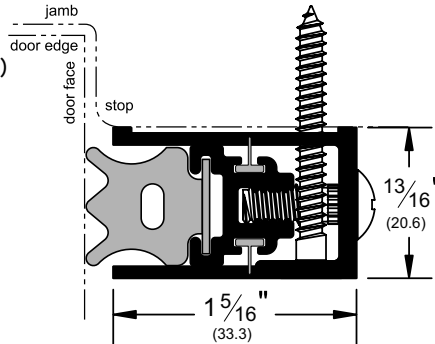

Architectural Door Accessories

ASSA ABLOY

Pemko Perimeter Gasketing: Adjustable Jamb Weatherstrip

The global leader in
door opening solutions

350_SR

AVAILABLE FINISHES: C, D, G

WIDTH: 7/8" (22.2 mm)

PROFILE HEIGHT: 1-3/8" (34.9 mm)

TOTAL HEIGHT WITH INSERT: 1-1/2" (38.1 mm)

C (Clear Anodized Aluminum)

D (Dark Bronze Anodized Aluminum)

G (Gold Anodized Aluminum)

TITLE:

PREPARED FOR:

PREPARED BY:

DATE: