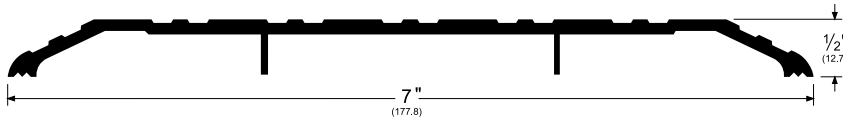

## Pemko Commercial Thresholds: Saddle Thresholds

The global leader in  
door opening solutions

176\_

AVAILABLE FINISHES: **A, B, D, G**

WIDTH: **7" (177.8 mm)**

HEIGHT: **1/2" (12.7 mm)**

**A** (Mill Finish Aluminum)