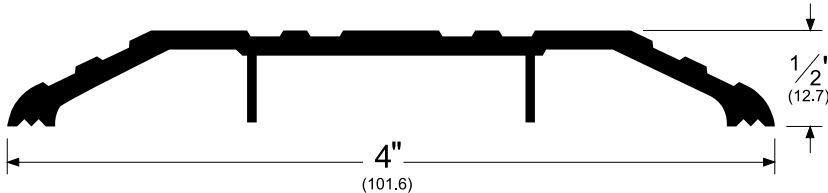

Architectural Door Accessories

ASSA ABLOY

Pemko Commercial Thresholds: Saddle Thresholds

The global leader in
door opening solutions

170_

AVAILABLE FINISHES: **A, B, BDG, D, G**

WIDTH: **4" (101.6 mm)**

HEIGHT: **1/2" (12.7 mm)**

A (Mill Finish Aluminum)

B (Mill Finish Extruded Bronze [Brass])

BDG (Bright Dip Gold Anodized)

D (Dark Bronze Anodized)

G (Gold Anodized)

TITLE:

PREPARED FOR:

PREPARED BY: