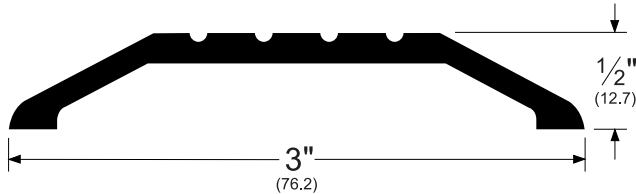

Architectural Door Accessories

ASSA ABLOY

Pemko Commercial Thresholds: Saddle Thresholds

The global leader in
door opening solutions

169_ 

AVAILABLE FINISHES: A, D, G
WIDTH: 3" (76.2 mm)
HEIGHT: 1/2" (12.7 mm)