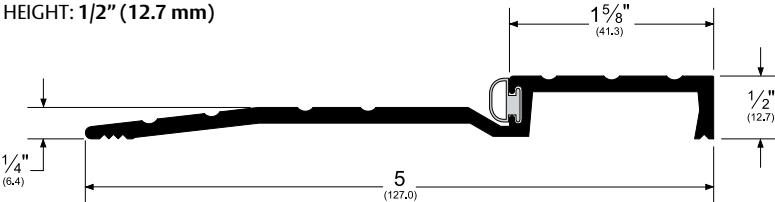

Architectural Door Accessories

ASSA ABLOY

Pemko Commercial Thresholds:
Latching Panic Exit Saddles

The global leader in
door opening solutions

2006_V

AVAILABLE FINISHES: **A, D, G**
WIDTH: **5" (127.0 mm)**
HEIGHT: **1/2" (12.7 mm)**