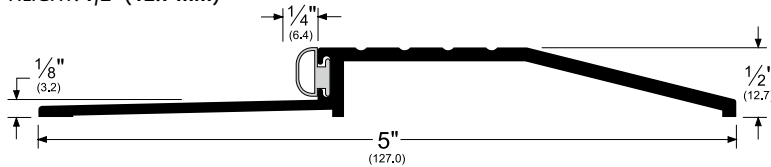

Architectural Door Accessories

ASSA ABLOY

Pemko Commercial Thresholds: Latching Panic Exit Saddles

The global leader in
door opening solutions

2001_V

AVAILABLE FINISHES: A, D, G

WIDTH: 5" (127.0 mm)

HEIGHT: 1/2" (12.7 mm)