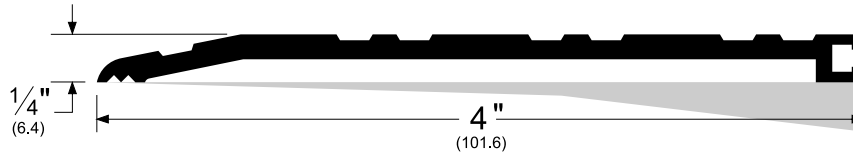

Architectural Door Accessories

ASSA ABLOY

Pemko Commercial Thresholds: Saddle Thresholds

The global leader in
door opening solutions

274_

AVAILABLE FINISHES: A, B, D, G

WIDTH: 4" (101.6 mm)

HEIGHT: 1/4" (6.4 mm)