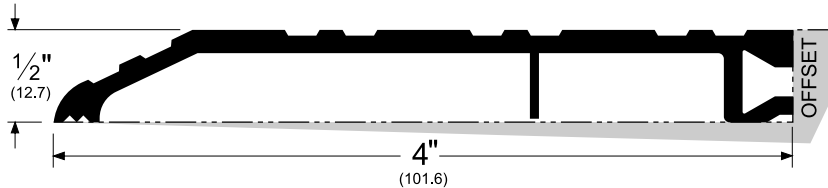

## Pemko Commercial Thresholds: Saddle Thresholds

The global leader in  
door opening solutions

254\_

AVAILABLE FINISHES: A, B, D, G

WIDTH: 4" (101.6 mm)

HEIGHT: 1/2" (12.7 mm)

A (Mill Finish Aluminum)

B (Mill Finish Bronze [Brass])