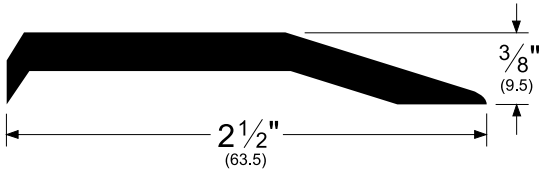

## Pemko Commercial Thresholds: Carpet Separators

The global leader in  
door opening solutions

174\_

AVAILABLE FINISHES: B, C, D, G  
WIDTH: 2-1/2" (63.5 mm)  
HEIGHT: 3/8" (9.5 mm)

**B** (Mill Finish Bronze[Brass])  
**C** (Clear Anodized)  
**D** (Dark Bronze Anodized)  
**G** (Gold Anodized)