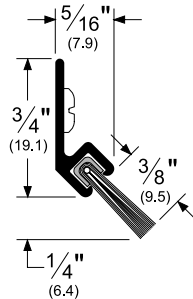

Architectural Door Accessories

ASSA ABLOY

Pemko Brush Gasketing: 45° Aluminum Retainers

The global leader in
door opening solutions

45041_NB

AVAILABLE FINISHES: C, D, G, SN
WIDTH: $5/16"$ (7.9 mm)
PROFILE HEIGHT: $3/4"$ (19.1 mm)
HEIGHT INCLUDING BRUSH: $1"$ (25.4 mm)