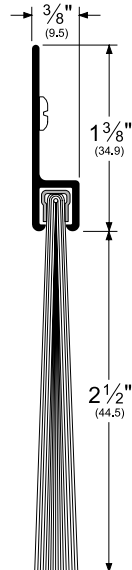

Architectural Door Accessories

ASSA ABLOY

Pemko Brush Gasketing: 180° Aluminum Retainers

The global leader in
door opening solutions

18250_NB

AVAILABLE FINISHES: C, D, G

WIDTH: $3/8$ " (9.5 mm)

PROFILE HEIGHT: $1-3/8$ " (34.9 mm)

HEIGHT INCLUDING BRUSH: $3-7/8$ " (79.4 mm)

C (Clear Anodized Aluminum)

D (Dark Bronze Anodized Aluminum)

G (Gold Anodized Aluminum)

TITLE:

PREPARED FOR:

PREPARED BY:

DATE: