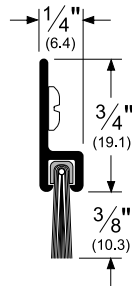

Architectural Door Accessories

ASSA ABLOY

Pemko Brush Gasketing: 180° Aluminum Retainers

The global leader in
door opening solutions

18041_NB

AVAILABLE FINISHES: C, D, G, SN

WIDTH: 1/4" (6.4 mm)

PROFILE HEIGHT: 3/4" (19.1 mm)

HEIGHT INCLUDING BRUSH: 1-1/8" (29.4 mm)

C (Clear Anodized Aluminum)

D (Dark Bronze Anodized Aluminum)

G (Gold Anodized Aluminum)

SN (Satin Nickel Anodized Aluminum)

TITLE:
PREPARED FOR:
PREPARED BY:
DATE:
COMMENTS: