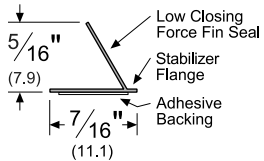

## Pemko Adhesive Gasketing: Silicone Seal Adhesive-backed Fire and Smoke Gasketing

The global leader in  
door opening solutions

**S44\_**

AVAILABLE FINISHES: **BL, C, D, GR, W**

AVAILABLE LENGTHS: **17', 18', 20', 21', 25', 30, 204', 510'**

WIDTH: **7/16" (11.1 mm)**

HEIGHT: **5/16" (7.9 mm)**

**BL** (Black)  
**C** (Clear)  
**D** (Dark)  
**GR** (Gray)  
**W** (White)

TITLE:
PREPARED FOR:
PREPARED BY:
DATE:
COMMENTS: