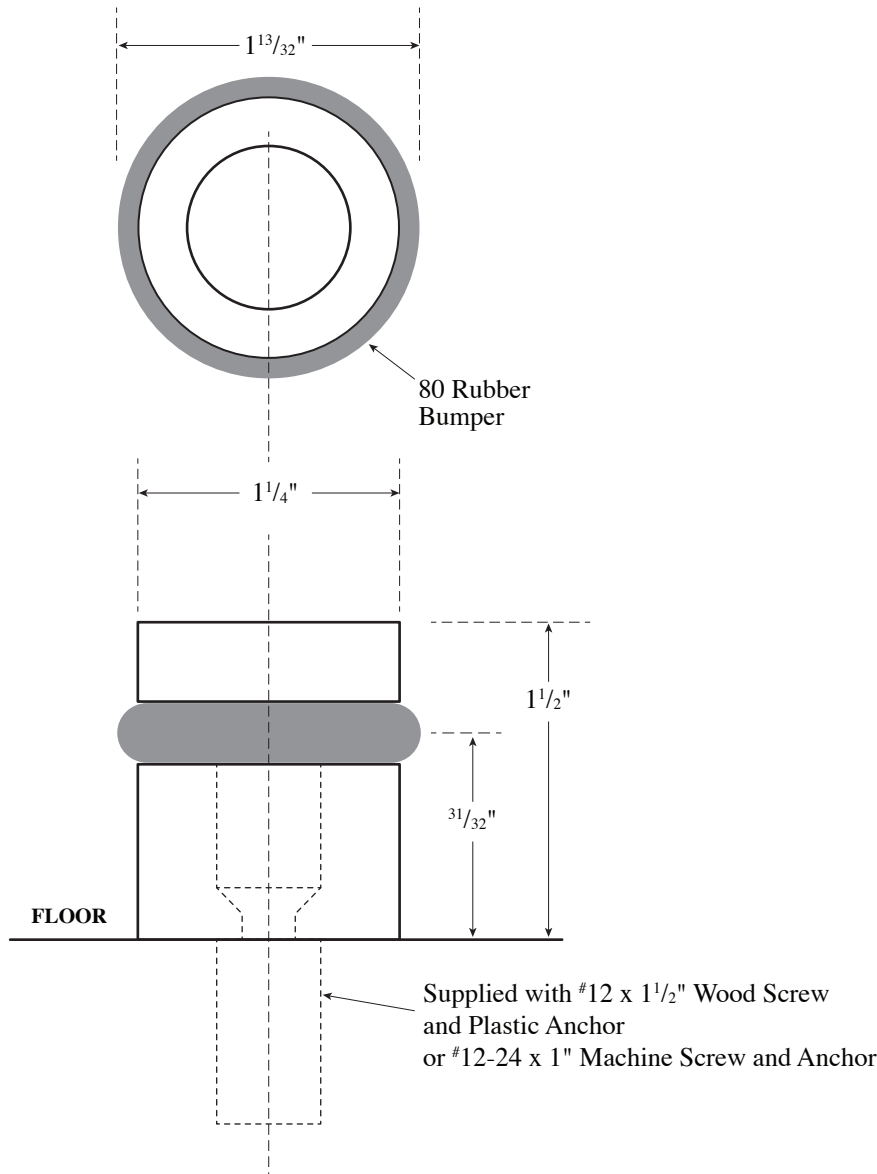

Architectural Door Accessories

ASSA ABLOY

Rockwood 446-RKW Door Stop

The global leader in
door opening solutions

NOT TO SCALE

Template T-446-RKW

Effective date: Oct. 9, 2018

Supersedes: All Previous