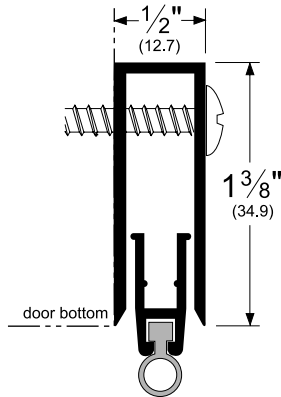

### SA4\_

AVAILABLE FINISHES: A (no code), D

WIDTH: 1/2" (12.7 mm)

HEIGHT: 1-3/8" (34.9 mm)

NO CODE (Mill Finish Aluminum)

D (Dark Bronze Anodized Aluminum)

TITLE:
PREPARED FOR:
PREPARED BY:
DATE:
COMMENTS: