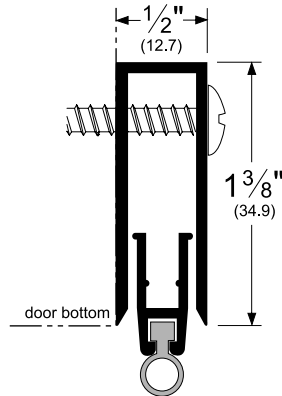

Architectural Door Accessories

ASSA ABLOY

Pemko Door Bottoms: Residential Automatic Door Bottoms

The global leader in
door opening solutions

SA3_

AVAILABLE FINISHES: A (no code), D

WIDTH: 1/2" (12.7 mm)

HEIGHT: 1-3/8" (34.9 mm)