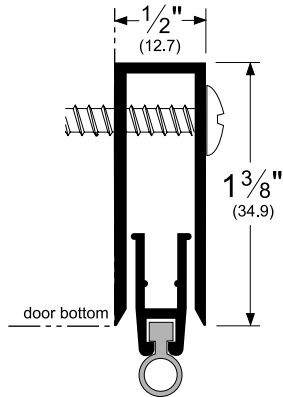

Architectural Door Accessories

ASSA ABLOY

Pemko Door Bottoms: Residential Automatic Door Bottoms

The global leader in
door opening solutions

SA2_

AVAILABLE FINISHES: A (no code), D

WIDTH: 1/2" (12.7 mm)

HEIGHT: 1-3/8" (34.9 mm)