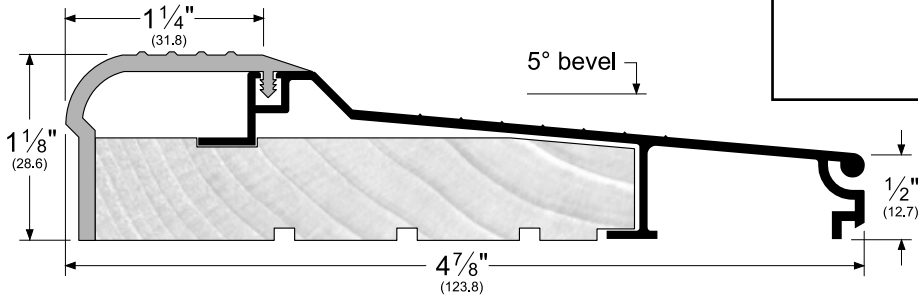

**ASSA ABLOY**

**RESIDENTIAL THRESHOLDS:  
FIXED VINYL SILLS, NARROW TOP - 1-1/8" HIGH**

**N84518\_V**

AVAILABLE FINISHES: A, D, SN  
WIDTH: 4-7/8" (123.8 mm)  
HEIGHT: 1-1/8" (28.6 mm)

<b>TITLE:</b>
<b>PREPARED FOR:</b>
<b>PREPARED BY:</b>
<b>DATE:</b>
<b>COMMENTS:</b>