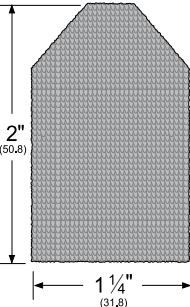

# Architectural Door Accessories

**ASSA ABLOY**

Pemko Hospitality Products:  
Acoustic Corner Pad

The global leader in  
door opening solutions

**ACP112\_**

AVAILABLE FINISHES: **BL, W**  
WIDTH: **1-1/4" (31.8 mm)**  
HEIGHT: **2" (50.8 mm)**

**BL** (Black Pad)  
**W** (White Pad)

TITLE:
PREPARED FOR:
PREPARED BY:
DATE:
COMMENTS: