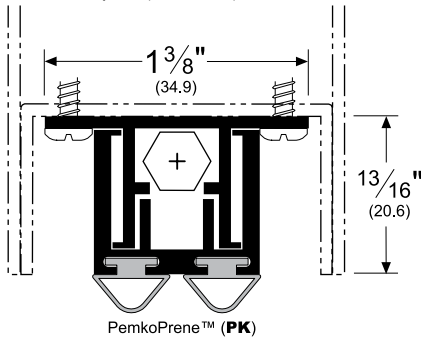

Architectural Door Accessories

ASSA ABLOY

Pemko Door Bottoms: Automatic Door Bottoms

The global leader in
door opening solutions

420_PKL

AVAILABLE FINISHES: A

WIDTH: 1-3/8" (34.9 mm)

HEIGHT: 13/16" (20.6 mm)