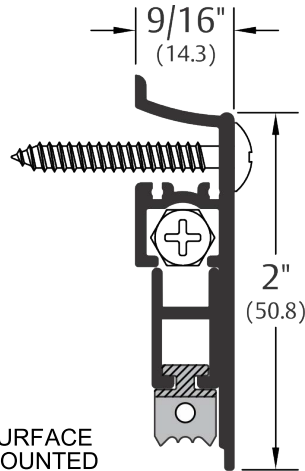

Architectural Door Accessories

ASSA ABLOY
Opening Solutions

Pemko Door Bottoms: Automatic Door Bottoms

Experience a safer
and more open world

412_RL

AVAILABLE FINISHES: **B, C, D, S**
WIDTH: **9/16" (14.3 mm)**
HEIGHT: **2" (50.8 mm)**

B (Brass Cladding over Aluminum)
C (Clear Anodized Aluminum)
D (Dark Bronze Anodized Aluminum)
S (Cladded Stainless Steel)

TITLE:
PREPARED FOR:
PREPARED BY:
DATE:
COMMENTS: