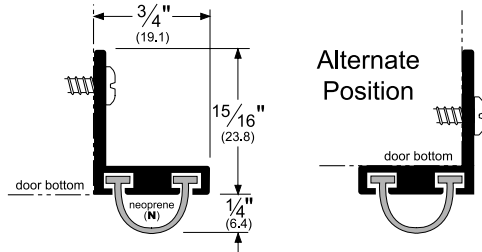

Architectural Door Accessories

ASSA ABLOY

Pemko Door Bottoms: Specialty Door Bottoms

The global leader in
door opening solutions

317_N

AVAILABLE FINISHES: **A, D, G**

WIDTH: **3/4" (19.1 mm)**

PROFILE HEIGHT: **15/16" (23.8 mm)**

TOTAL HEIGHT WITH INSERT: **1-3/16" (30.2 mm)**

A (Mill Finish Aluminum)

D (Dark Bronze Anodized Aluminum)

G (Gold Anodized Aluminum)

TITLE:
PREPARED FOR:
PREPARED BY:
DATE:
COMMENTS: