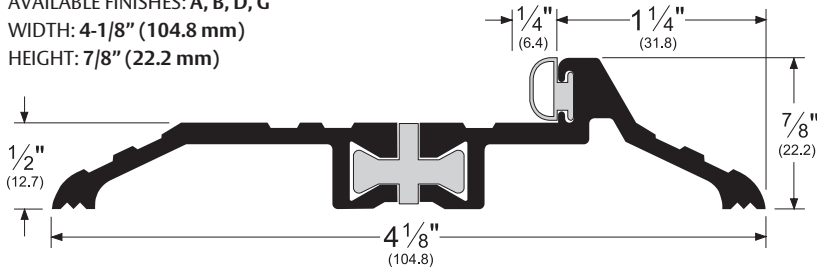

Architectural Door Accessories

ASSA ABLOY

Pemko Commercial Thresholds: Latching Panic Exit Saddles - Thermal Barrier

The global leader in
door opening solutions

252x226_FGV

AVAILABLE FINISHES: A, B, D, G
WIDTH: 4-1/8" (104.8 mm)
HEIGHT: 7/8" (22.2 mm)