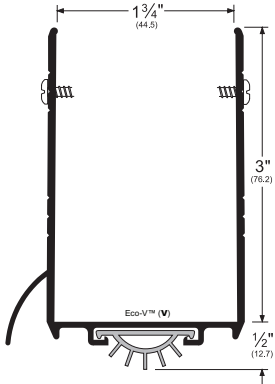

Architectural Door Accessories

ASSA ABLOY

Pemko Door Bottoms: Door Shoes

The global leader in
door opening solutions

2211_V

Positive pressure with PK seal only.

AVAILABLE FINISHES: A, D, G

WIDTH: 1-3/4" (44.5 mm)

PROFILE HEIGHT 1: 3" (76.2 mm)

TOTAL HEIGHT WITH INSERT: Approx. 3-1/2" (89.0 mm)

A (Mill Finish Aluminum)
D (Dark Bronze Anodized Aluminum)
G (Gold Anodized Aluminum)

TITLE:
PREPARED FOR:
PREPARED BY:
DATE:
COMMENTS: