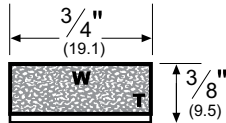

### P244

AVAILABLE FINISHES: **GRAY**

AVAILABLE LENGTHS: 17'

HEIGHT/THICKNESS: **3/8" (9.5 mm)**

WIDTH: **3/4" (19.1 mm)**

Adhesive Backing

TITLE:
PREPARED FOR:
PREPARED BY:
DATE:
COMMENTS: