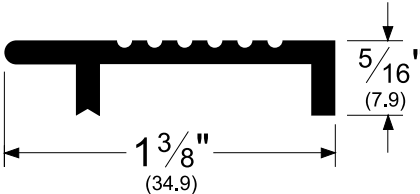

Architectural Door Accessories

ASSA ABLOY

Pemko Residential Thresholds: Threshold Caps

The global leader in
door opening solutions

108_ **BHMA** QUALIFIED

AVAILABLE FINISHES: B
WIDTH: 1-3/8" (34.9 mm)
HEIGHT: 5/16" (7.9 mm)