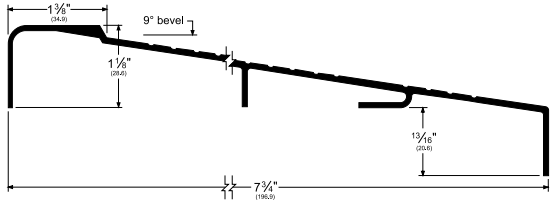

Architectural Door Accessories

ASSA ABLOY

Pemko Residential Thresholds: Thresho-sills

The global leader in
door opening solutions

161_M

AVAILABLE FINISHES: A, BDG, D, G, PW, SN

WIDTH: 7-3/4" (196.9 mm)

HEIGHT: 1-1/8" (28.6 mm)