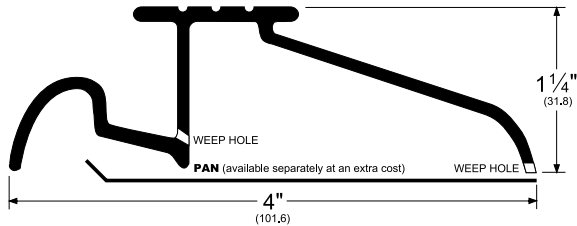

Architectural Door Accessories

ASSA ABLOY

Pemko Residential Thresholds: Interlocking Thresholds - Water Return

The global leader in
door opening solutions

146_

AVAILABLE FINISHES: **A, B, BDG, D, G, PW, SN**

WIDTH: **4" (101.6 mm)**

HEIGHT: **1-1/4" (31.8 mm)**

A (Mill Finish Aluminum)

B (Mill Finish Extruded Bronze [Brass])

BDG (Bright Dip Gold Anodized Aluminum)

D (Dark Bronze Anodized Aluminum)

G (Gold Anodized Aluminum)