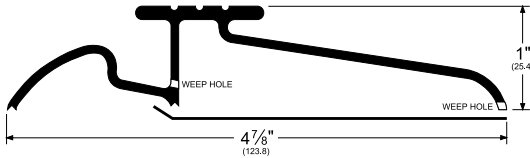

Architectural Door Accessories

ASSA ABLOY

Pemko Residential Thresholds: Interlocking Thresholds - Water Return

The global leader in
door opening solutions

136_

AVAILABLE FINISHES: **A, B, BDG, D, G, SN**

WIDTH: **4-7/8" (123.8 mm)**

HEIGHT: **1" (25.4 mm)**

A (Mill Finish Aluminum)

B (Mill Finish Extruded Bronze [Brass])

BDG (Bright Dip Gold Anodized Aluminum)

D (Dark Bronze Anodized Aluminum)

G (Gold Anodized Aluminum)

SN (Satin Nickel Anodized Aluminum)