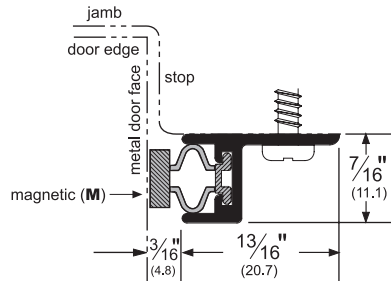

## Pemko Perimeter Gasketing: Magnetic Requires Metal Door

The global leader in  
door opening solutions

### 2815\_M

AVAILABLE FINISHES: C, D, G

WIDTH:  $7/16"$  (11.1 mm)

PROFILE HEIGHT:  $13/16"$  (20.7 mm)

HEIGHT WITH INSERT:  $1"$  (25.4 mm)

C (Clear Anodized Aluminum)

D (Dark Bronze Anodized Aluminum)

G (Gold Anodized Aluminum)