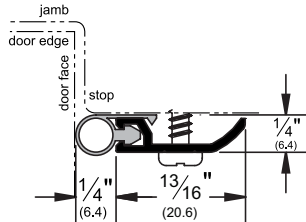

Architectural Door Accessories

ASSA ABLOY

Pemko Perimeter Gasketing: Standard Perimeter Gasketing

The global leader in
door opening solutions

316_V

AVAILABLE FINISHES: **A**, **BDG**, **D**, **G**

WIDTH: **1/4" (6.4 mm)**

PROFILE HEIGHT: **13/16" (20.6 mm)**

TOTAL HEIGHT WITH INSERT: **1-1/16" (27.0 mm)**

A (Mill Finish Aluminum)

BDG (Bright Dip Gold Anodized Aluminum)

D (Dark Bronze Anodized Aluminum)

G (Gold Anodized Aluminum)