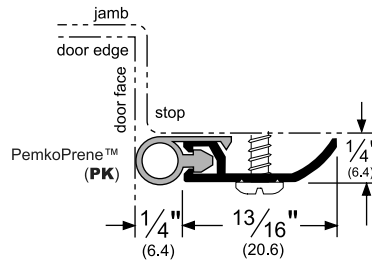

Architectural Door Accessories

ASSA ABLOY

Pemko Perimeter Gasketing: Standard Perimeter Gasketing

The global leader in
door opening solutions

297_PK

AVAILABLE FINISHES: **A, BDG, D, G, PW, SN**

WIDTH: **1/4" (6.4 mm)**

PROFILE HEIGHT: **13/16" (20.6 mm)**

TOTAL HEIGHT WITH INSERT: **1-1/16" (27.0 mm)**

A (Mill Finish Aluminum)

BDG (Bright Dip Gold Anodized Aluminum)

D (Dark Bronze Anodized Aluminum)

G (Gold Anodized Aluminum)

PW (Painted White Aluminum)

SN (Satin Nickel Anodized Aluminum)

TITLE:
PREPARED FOR:
PREPARED BY:
DATE:
COMMENTS: