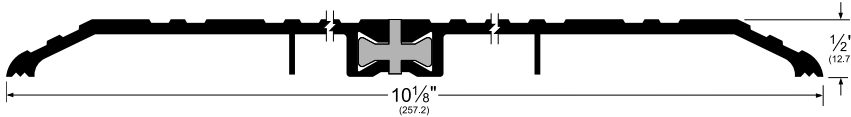

## Pemko Commercial Thresholds: Thermal Barrier Saddles

The global leader in  
door opening solutions

255x5\_FG

AVAILABLE FINISHES: A, B, D, G

WIDTH: 10-1/8" (257.2 mm)

HEIGHT: 1/2" (12.7 mm)

A (Mill Finish Aluminum)