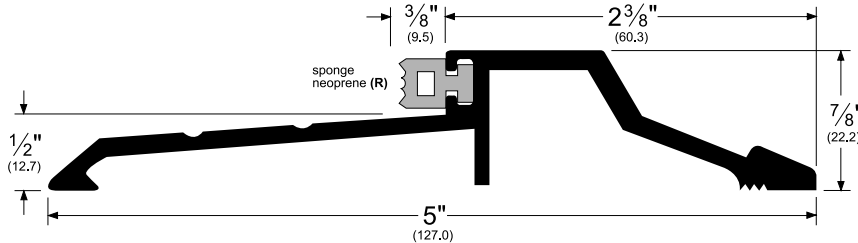

Architectural Door Accessories

ASSA ABLOY

Pemko Commercial Thresholds: Latching Panic Exit Saddles

The global leader in
door opening solutions

277_R    

AVAILABLE FINISHES: A, D, G

WIDTH: 5" (127.0 mm)

HEIGHT: 7/8" (22.2 mm)