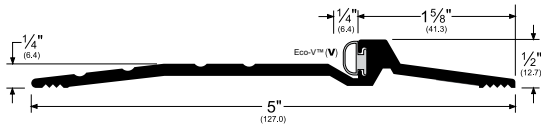

Architectural Door Accessories

ASSA ABLOY

Pemko Commercial Thresholds: Latching Panic Exit Saddles

The global leader in
door opening solutions

2005_V

AVAILABLE FINISHES: **A, B, D, G**

WIDTH: **5" (127.0 mm)**

HEIGHT: **1/2" (12.7 mm)**

A (Mill Finish Aluminum)

B (Mill Finish Extruded Bronze [Brass])

D (Dark Bronze Anodized)

G (Gold Anodized)

TITLE:

PREPARED FOR:

PREPARED BY: