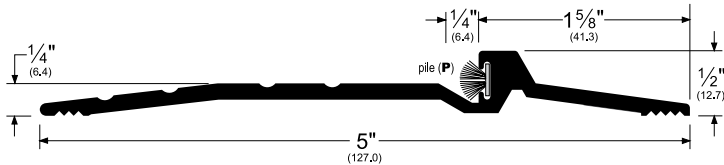

Architectural Door Accessories

ASSA ABLOY

Pemko Commercial Thresholds: Latching Panic Exit Saddles

The global leader in
door opening solutions

2005_P

AVAILABLE FINISHES: **A, B, D, G**

WIDTH: **5" (127.0 mm)**

HEIGHT: **1/2" (12.7 mm)**

A (Mill Finish Aluminum)

B (Mill Finish Extruded Bronze [Brass])

D (Dark Bronze Anodized)

G (Gold Anodized)

TITLE:
PREPARED FOR:
PREPARED BY:
DATE:
COMMENTS: