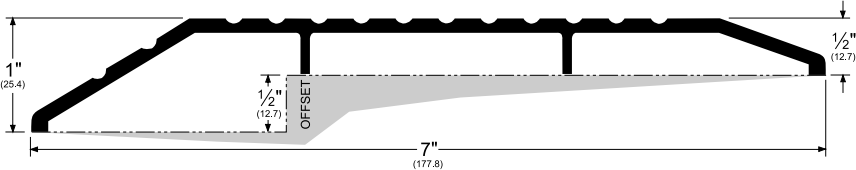

Architectural Door Accessories

ASSA ABLOY

Pemko Commercial Thresholds: Half Saddle/Offset Saddle Thresholds

The global leader in
door opening solutions

182_ **BHMA**
certified

AVAILABLE FINISHES: **A, D, G**
WIDTH: **7" (177.8 mm)**
HEIGHT: **1" (25.4 mm)**