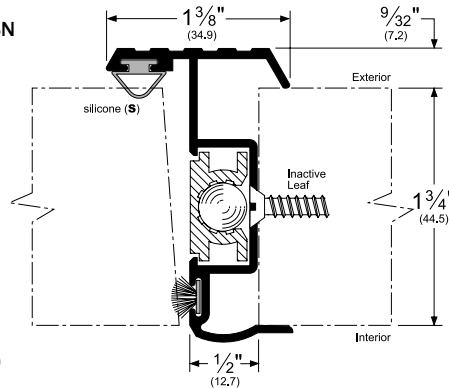

### 3493\_S

AVAILABLE FINISHES: **BDG, C, D, G, PW, SN**  
PROFILE WIDTH: **1-3/8" (34.9 mm)**  
HEIGHT: **2-5/32" (54.77 mm)**

**BDG** (Bright Dip Gold Anodized Aluminum)  
**C** (Clear Anodized Aluminum)  
**D** (Dark Bronze Anodized Aluminum)  
**G** (Gold Anodized Aluminum)  
**PW** (Painted White Aluminum)  
**SN** (Satin Nickel Anodized Aluminum)