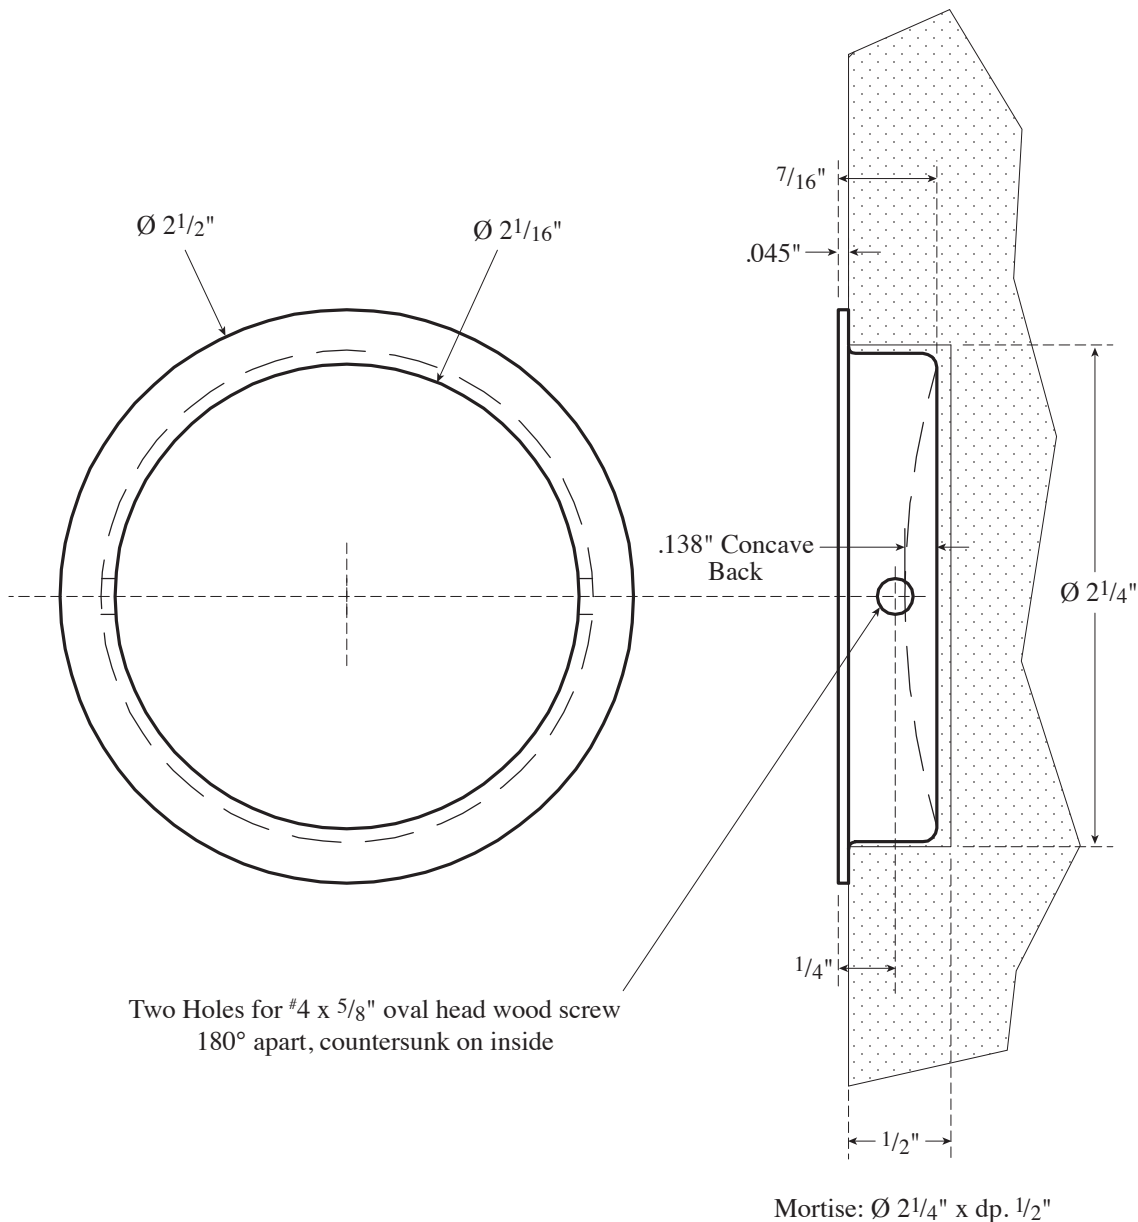

Architectural Door Accessories

ASSA ABLOY

Rockwood 860 Flush Cup Pull

The global leader in
door opening solutions

NOT TO SCALE

Template T-860

Effective date: January 1, 2017
Supersedes: All Previous

NOTE: ASSA ABLOY reserves the right to make product changes and is not responsible for obsolete template errors. To ensure your template is current, please visit our website at www.rockwoodmfg.com or call us at 800-458-2424

MATERIAL: .045" Brass

300 Main Street
Rockwood, Pennsylvania 15557
P: 800.458.2424 | F: 800.922.9212
www.rockwoodmfg.com | orders.rockwood@assaabloy.com

Copyright © 2017, Rockwood Manufacturing Company, an ASSA ABLOY Group company. All rights reserved.
Reproduction in whole or in part without the express written permission of Rockwood Manufacturing Company is prohibited.

T-860 - 1/17